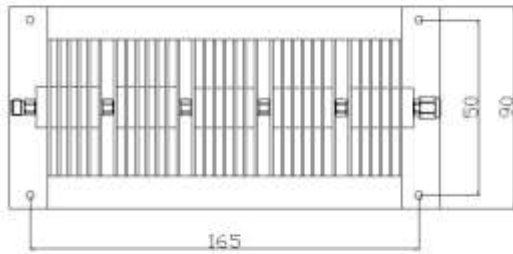

成都利德尔科技有限公司 ChengDu Leader Microwave Technology Co.,Ltd

电话: 028-65199117 传真: 028-65199116

http://www.leader-mw.com Leader-mw@hotmail.com

TEL: +86-28-65199117 FAX: +86-28-65199116

Add:中国 成都市成华区华翰路 89 号 610000

No.89,Huahan Road, chenghua Zone Chengdu, Sichuan China Zip Code:610000