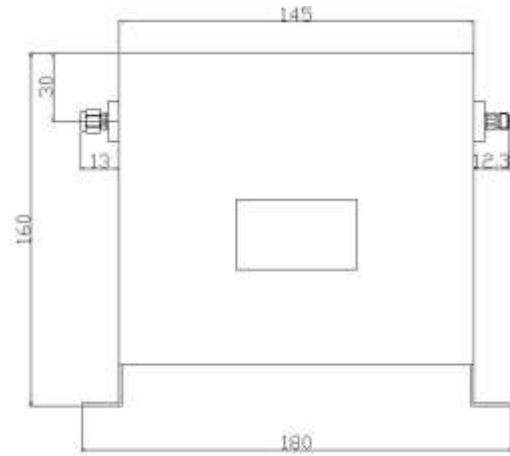

成都利德尔科技有限公司 ChengDu Leader Microwave Technology Co.,Ltd

电话: 028-65199117 传真: 028-65199116

http://www.leader-mw.com Leader-mw@hotmail.com

TEL: +86-28-65199117 FAX: +86-28-65199116

Add:中国 成都市成华区华翰路 89 号 610000

No.89,Huahan Road, chenghua Zone Chengdu, Sichuan China Zip Code:610000